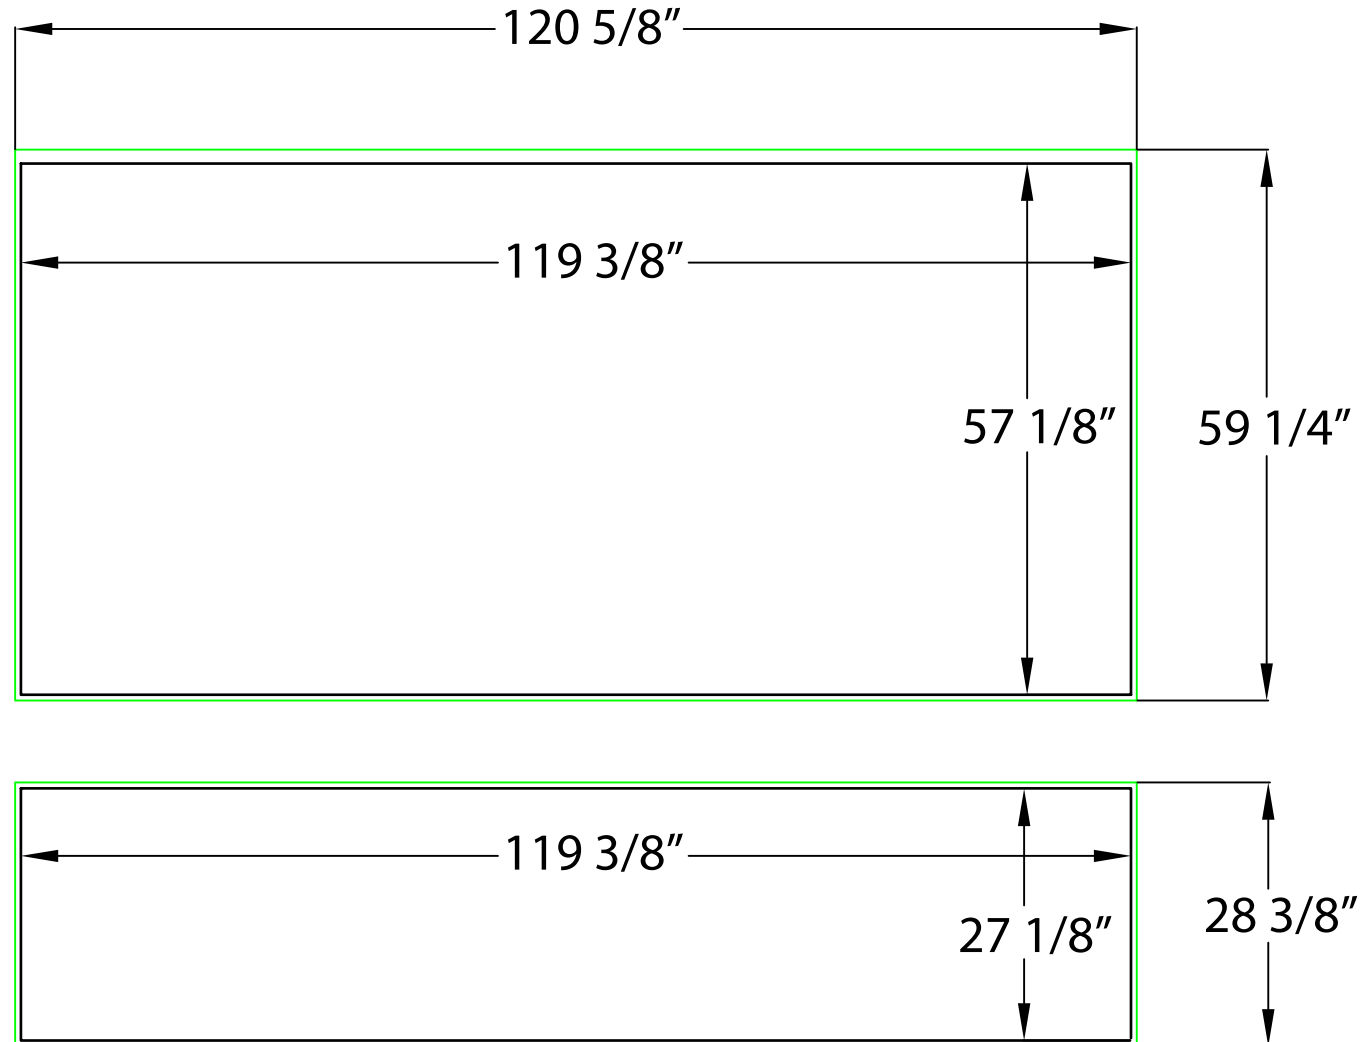

# FAST SHADE BACKDROP 10x10

866-438-8368 / 419-586-3610

[www.TentPrinting.com](http://www.TentPrinting.com)

Keep text / logo inside black box

COPYRIGHT: CELINA TENT INC. 2010

DIMENSIONS BEFORE PRINTING, SIZE MAY DIFFER AFTER PRINTING