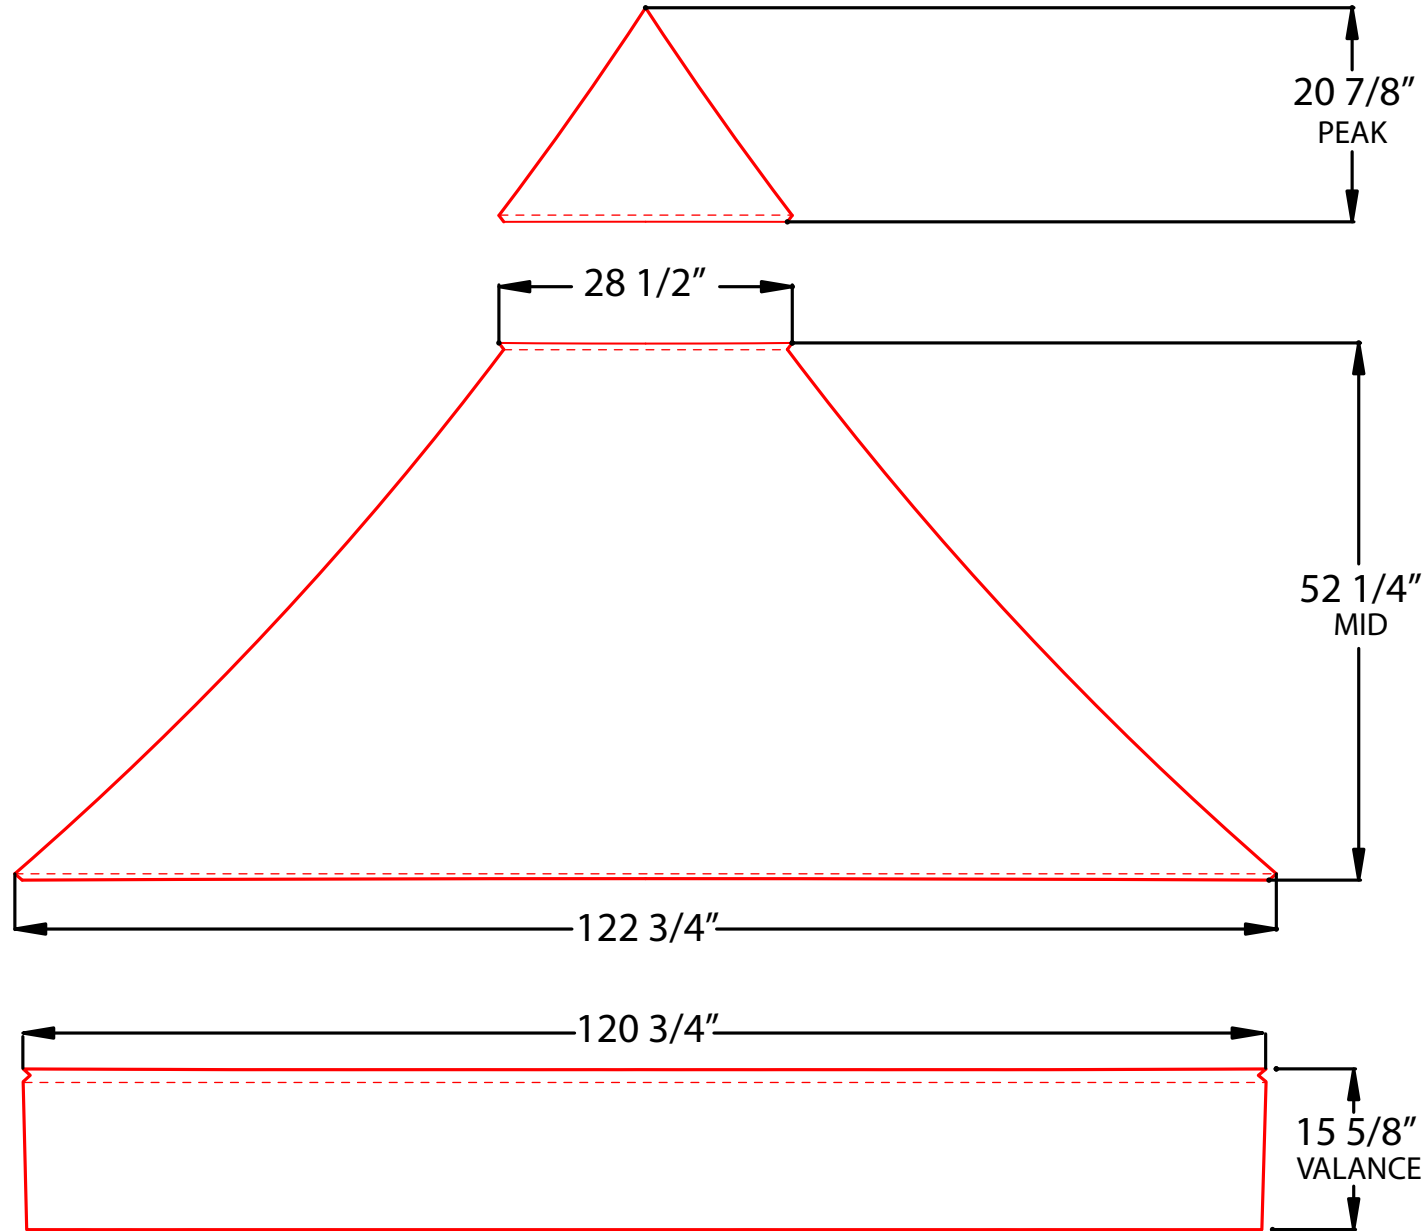

10 x 10 Printed Fast Shade

866-438-8368 / 419-586-3610

www.TentPrinting.com

Keep text/logo at least 2" from red border

COPYRIGHT: CELINA TENT INC. 2010

DIMENSIONS BEFORE PRINTING, SIZE MAY DIFFER AFTER PRINTING