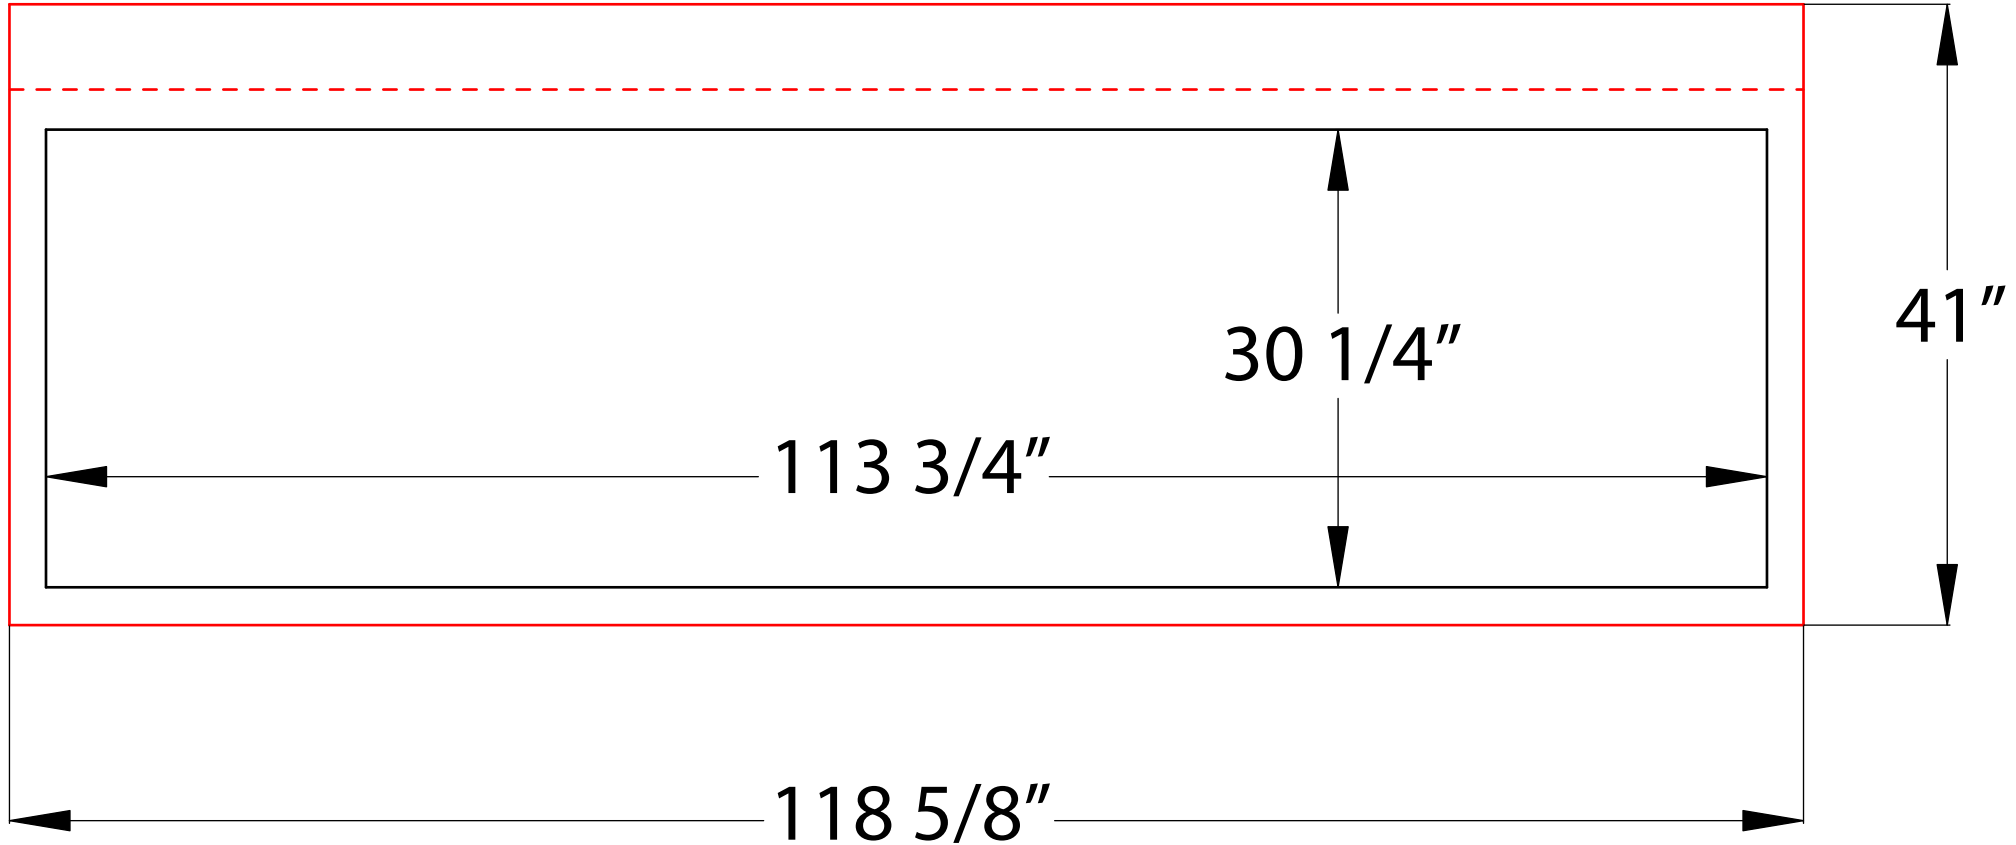

Rail Curtain 10x10

866-438-8368 / 419-586-3610

www.TentPrinting.com

Keep text / logo inside black box

COPYRIGHT: CELINA TENT INC. 2010
DIMENSIONS BEFORE PRINTING, SIZE MAY DIFFER AFTER PRINTING

NOTE: THIS DRAWING IS PRIVILEGED INFORMATION AND IS THE PROPERTY OF CELINA TENT, INC. ANY USE AND OR REPRODUCTION OF THIS DRAWING WITHOUT THE EXPRESS WRITTEN CONSENT OF CELINA TENT, INC. IS STRICTLY PROHIBITED