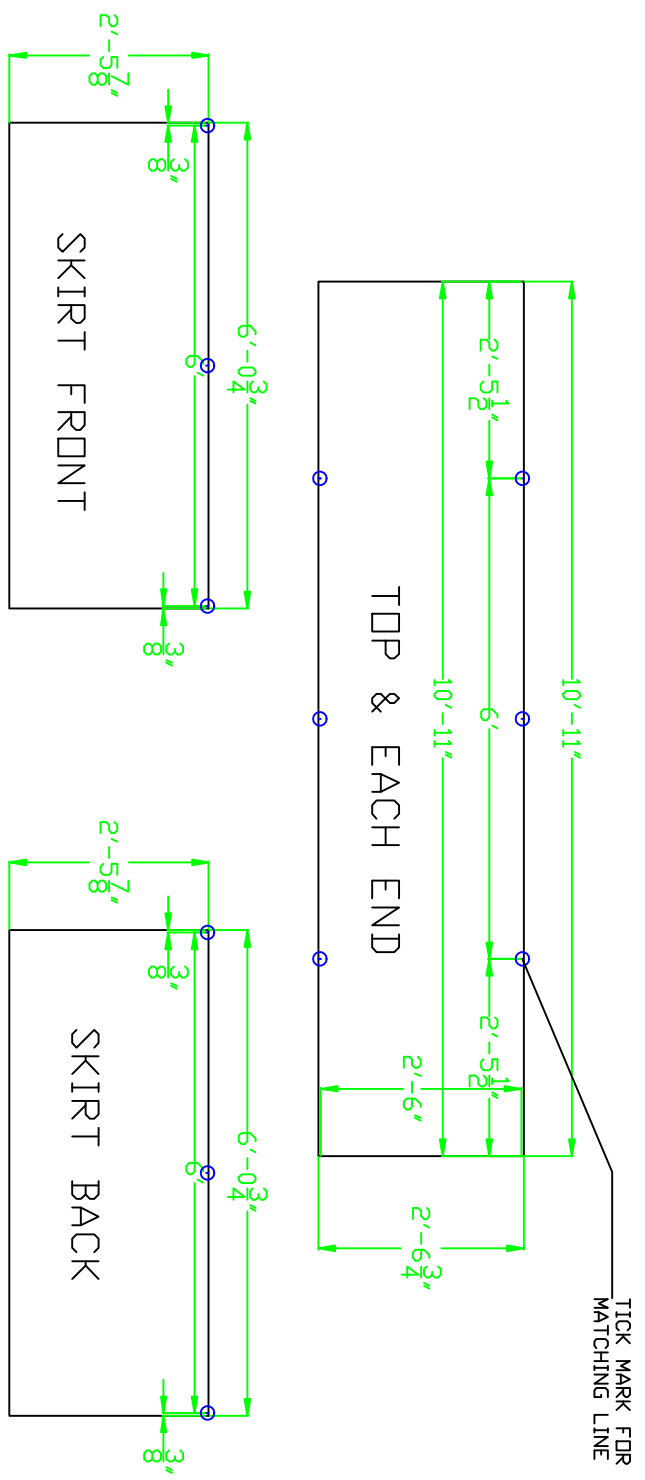

REV	DESCRIPTION	DATE	BY	CHK
X	X	X	X	X

72 X 30 FITTED TABLE CLOTH DIMENSIONS FOR PLAIN COLORS WITH
 NO PRINTING (SEAM AROUND PERIMETER OF TABLE TOP)

DIMENSIONS WITH A 0.375" SEAM ALLOWANCE

THESE PLANS AND SPECIFICATIONS ARE THE PROPERTY OF CELINA TENT, INC. AND SHALL NOT BE REPRODUCED WITHOUT THEIR WRITTEN PERMISSION. COPYRIGHT 2009

Product Description: 72" X30" FITTED TABLE CLOTH

Sheet Contents: Inches [mm]

Tolerances: Angles +/- ° Dimensions +/- .1"

Part No: **Sheet No: 1**

CELINA

5373 State Route 29
 Celina, Ohio 43022
 PH: 419-586-3610
 FAX: 419-594-0949
<http://www.godtent.com>