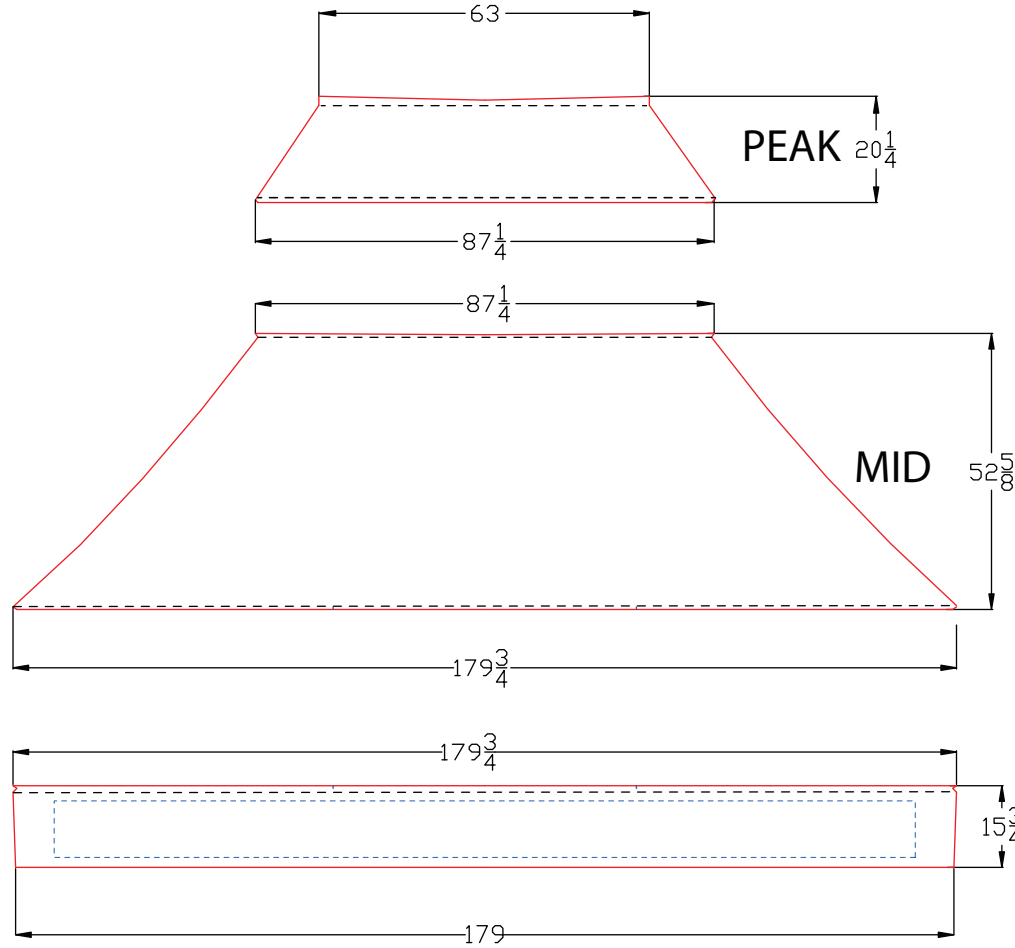

10 x 15 Printed Fast Shade

866-438-8368 / 419-586-3610
 www.TentPrinting.com

15' SIDE (X2)

10' SIDE (X2)

Keep text/ logo inside blue dashed box for Valance
 Keep text/ logo at least 3" from red border for Mid & Peak

Black dashed line is the sew line

COPYRIGHT: CELINA TENT INC. 2010
 DIMENSIONS BEFORE PRINTING, SIZE MAY DIFFER AFTER PRINTING

NOTE: THIS DRAWING IS PRIVILEGED INFORMATION AND IS THE PROPERTY OF CELINA TENT, INC. ANY USE AND OR REPRODUCTION OF THIS DRAWING WITHOUT THE EXPRESS WRITTEN CONSENT OF CELINA TENT, INC. IS STRICTLY PROHIBITED