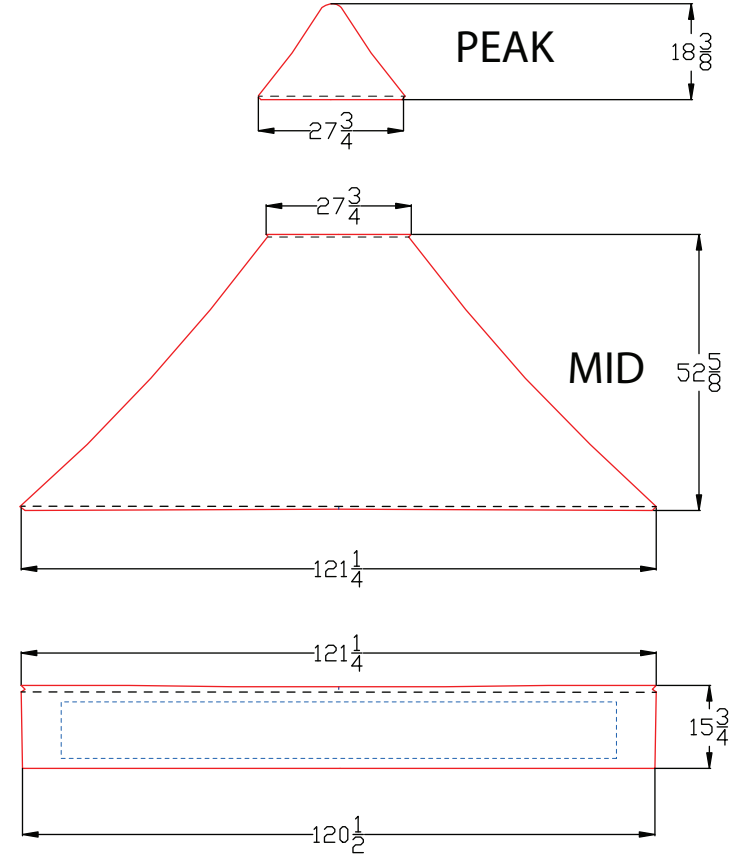

10 x 15 Printed Fast Shade

866-438-8368 / 419-586-3610
 www.TentPrinting.com

15' SIDE (X2)

10' SIDE (X2)

Keep text/ logo inside blue dashed box for Valance
 Keep text/ logo at least 3" from red border for Mid & Peak

Black dashed line is the sew line

COPYRIGHT: CELINA TENT INC. 2010
 DIMENSIONS BEFORE PRINTING, SIZE MAY DIFFER AFTER PRINTING

NOTE: THIS DRAWING IS PRIVILEGED INFORMATION AND IS THE PROPERTY OF CELINA TENT, INC. ANY USE AND OR REPRODUCTION OF THIS DRAWING WITHOUT THE EXPRESS WRITTEN CONSENT OF CELINA TENT, INC. IS STRICTLY PROHIBITED