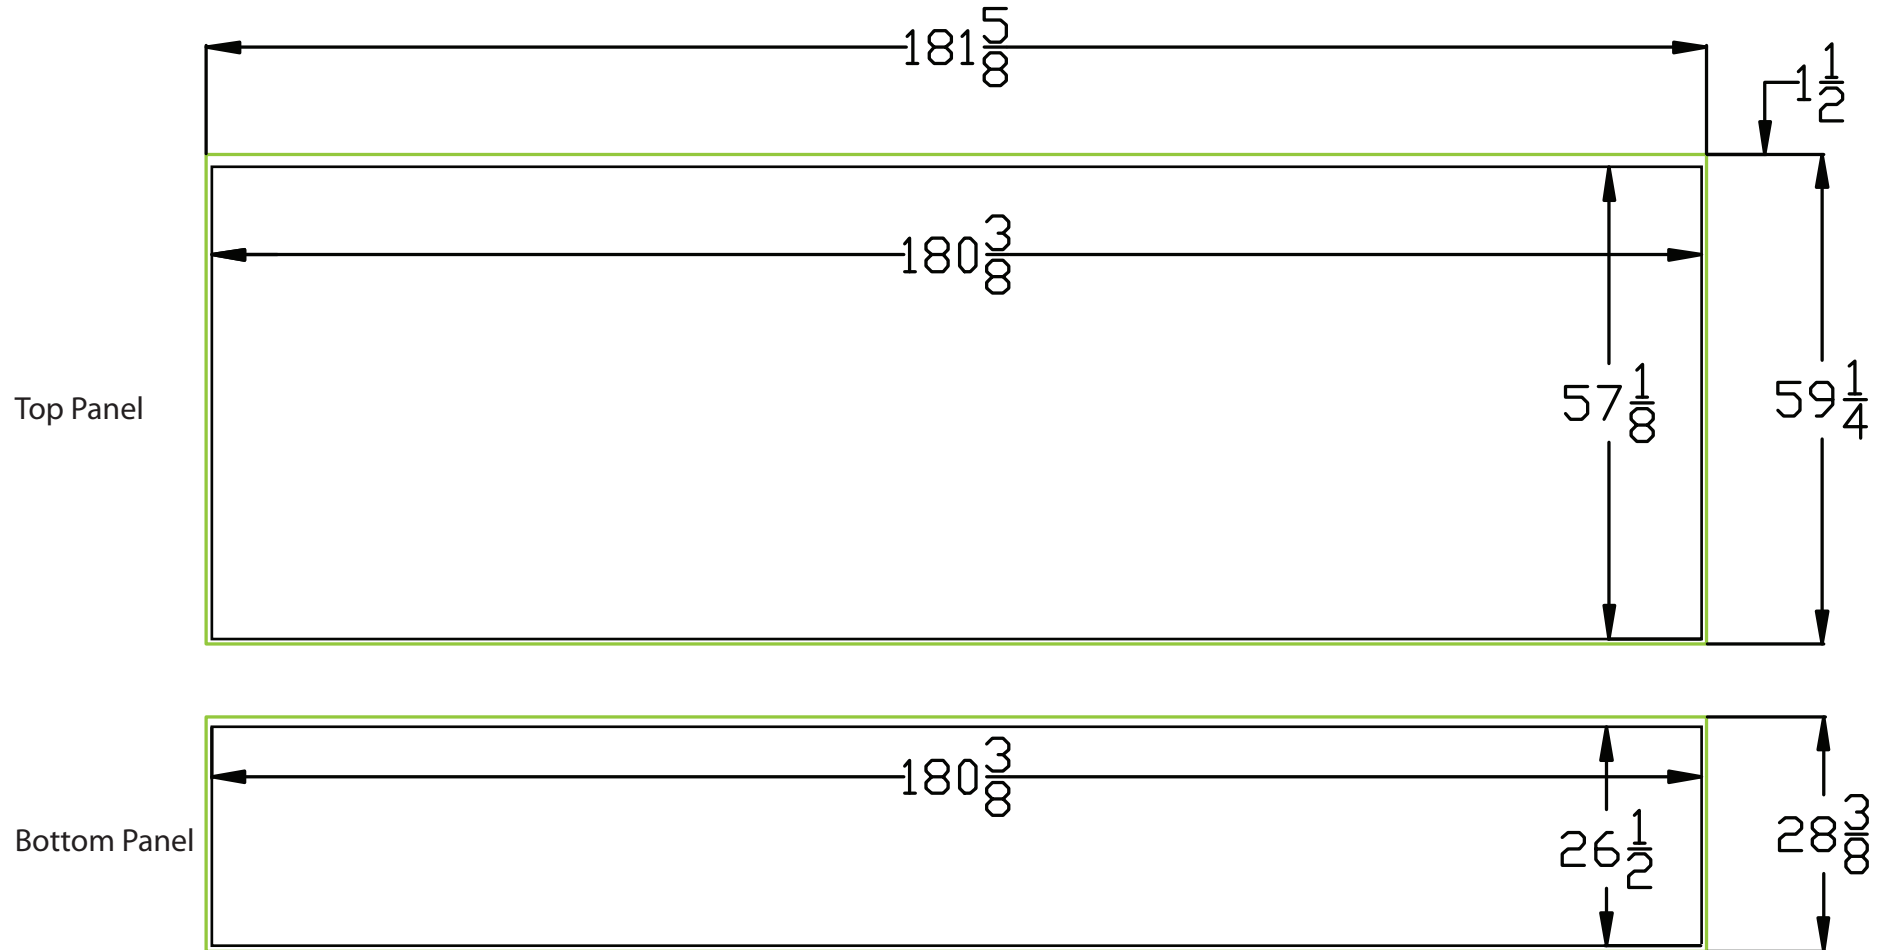

FAST SHADE BACKDROP 10x15

866-438-8368 / 419-586-3610

www.TentPrinting.com

Top Panel

Bottom Panel

Keep text / logo inside black box

COPYRIGHT: CELINA TENT INC. 2010

DIMENSIONS BEFORE PRINTING, SIZE MAY DIFFER AFTER PRINTING